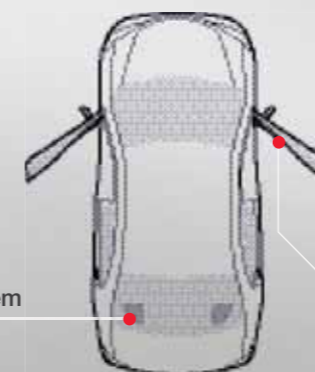

Bass System