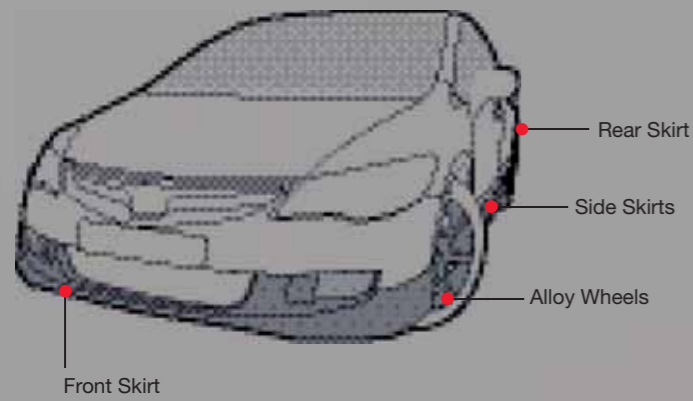

Agile

Create a dynamic image for your Civic 4Door with a range of sports-inspired accessories. From a bold trunk spoiler to slick skirts, your Civic can draw inspiration from Honda's sporty heritage. Couple all this with sleek alloy wheels and the Civic cuts a lithe shape across cities and motorways alike.

Exterior accessories can be added separately to suit your personal style and taste or combined to create a polished sporty image.