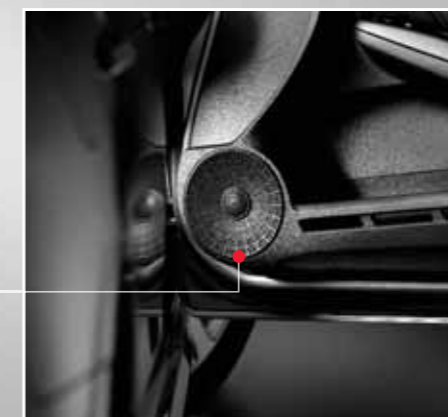

Speaker Upgrade